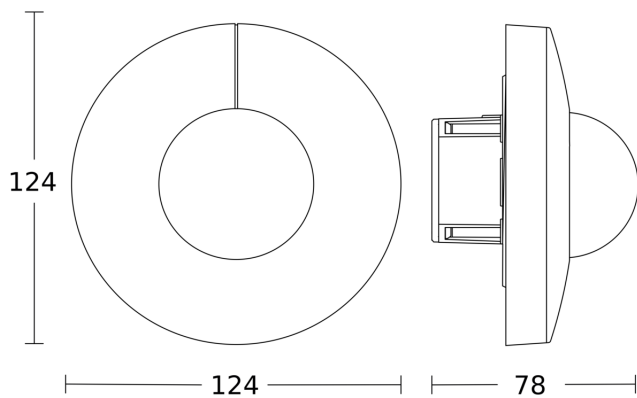

IS 3360

V3 KNX - in-ceiling installation, rd. white

EAN 4007841 079666

Article number 079666

Dimension Drawing 1

Dimension Drawing 2